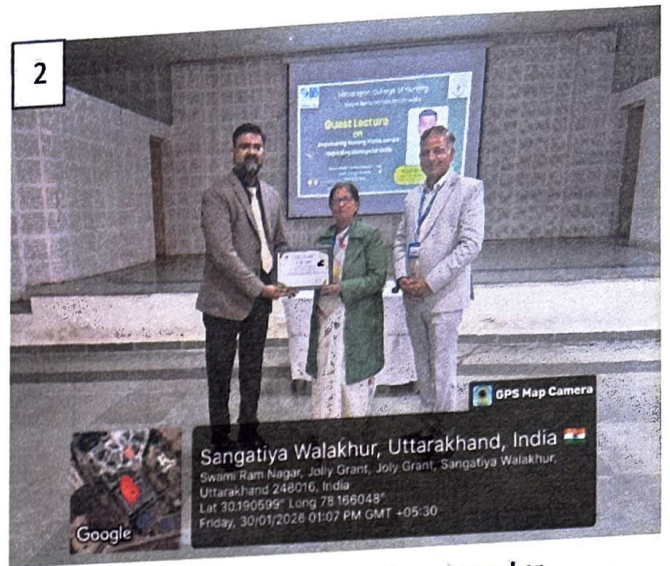

Figure No. 2: Felicitation of guest speaker