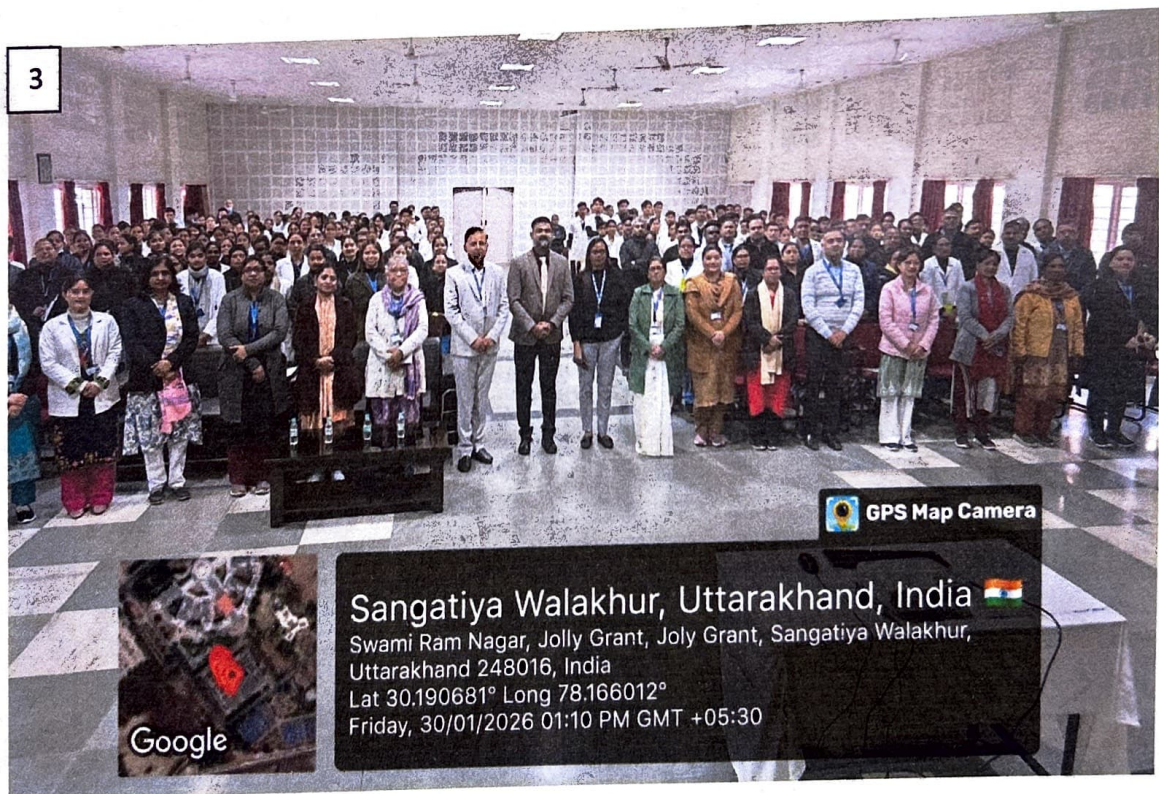

Figure No. 3: Group photograph of participants with speaker

Dauhas
Activity Coordinator

Chowk
Principal
Himalayan College of Nursing
Swami Rama Himalayan University
Swami Ram Nagar, Jolly Grant
Dehradun-248016